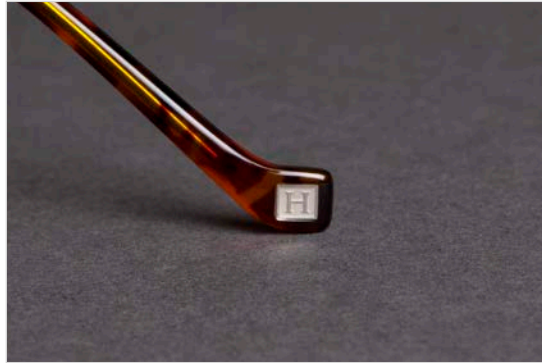

HEB251

HEB252

Entry

Mid

DESIGN SIGNATURES

THE H IN THE BOX

New brand codes

HACKETT PLAQUE